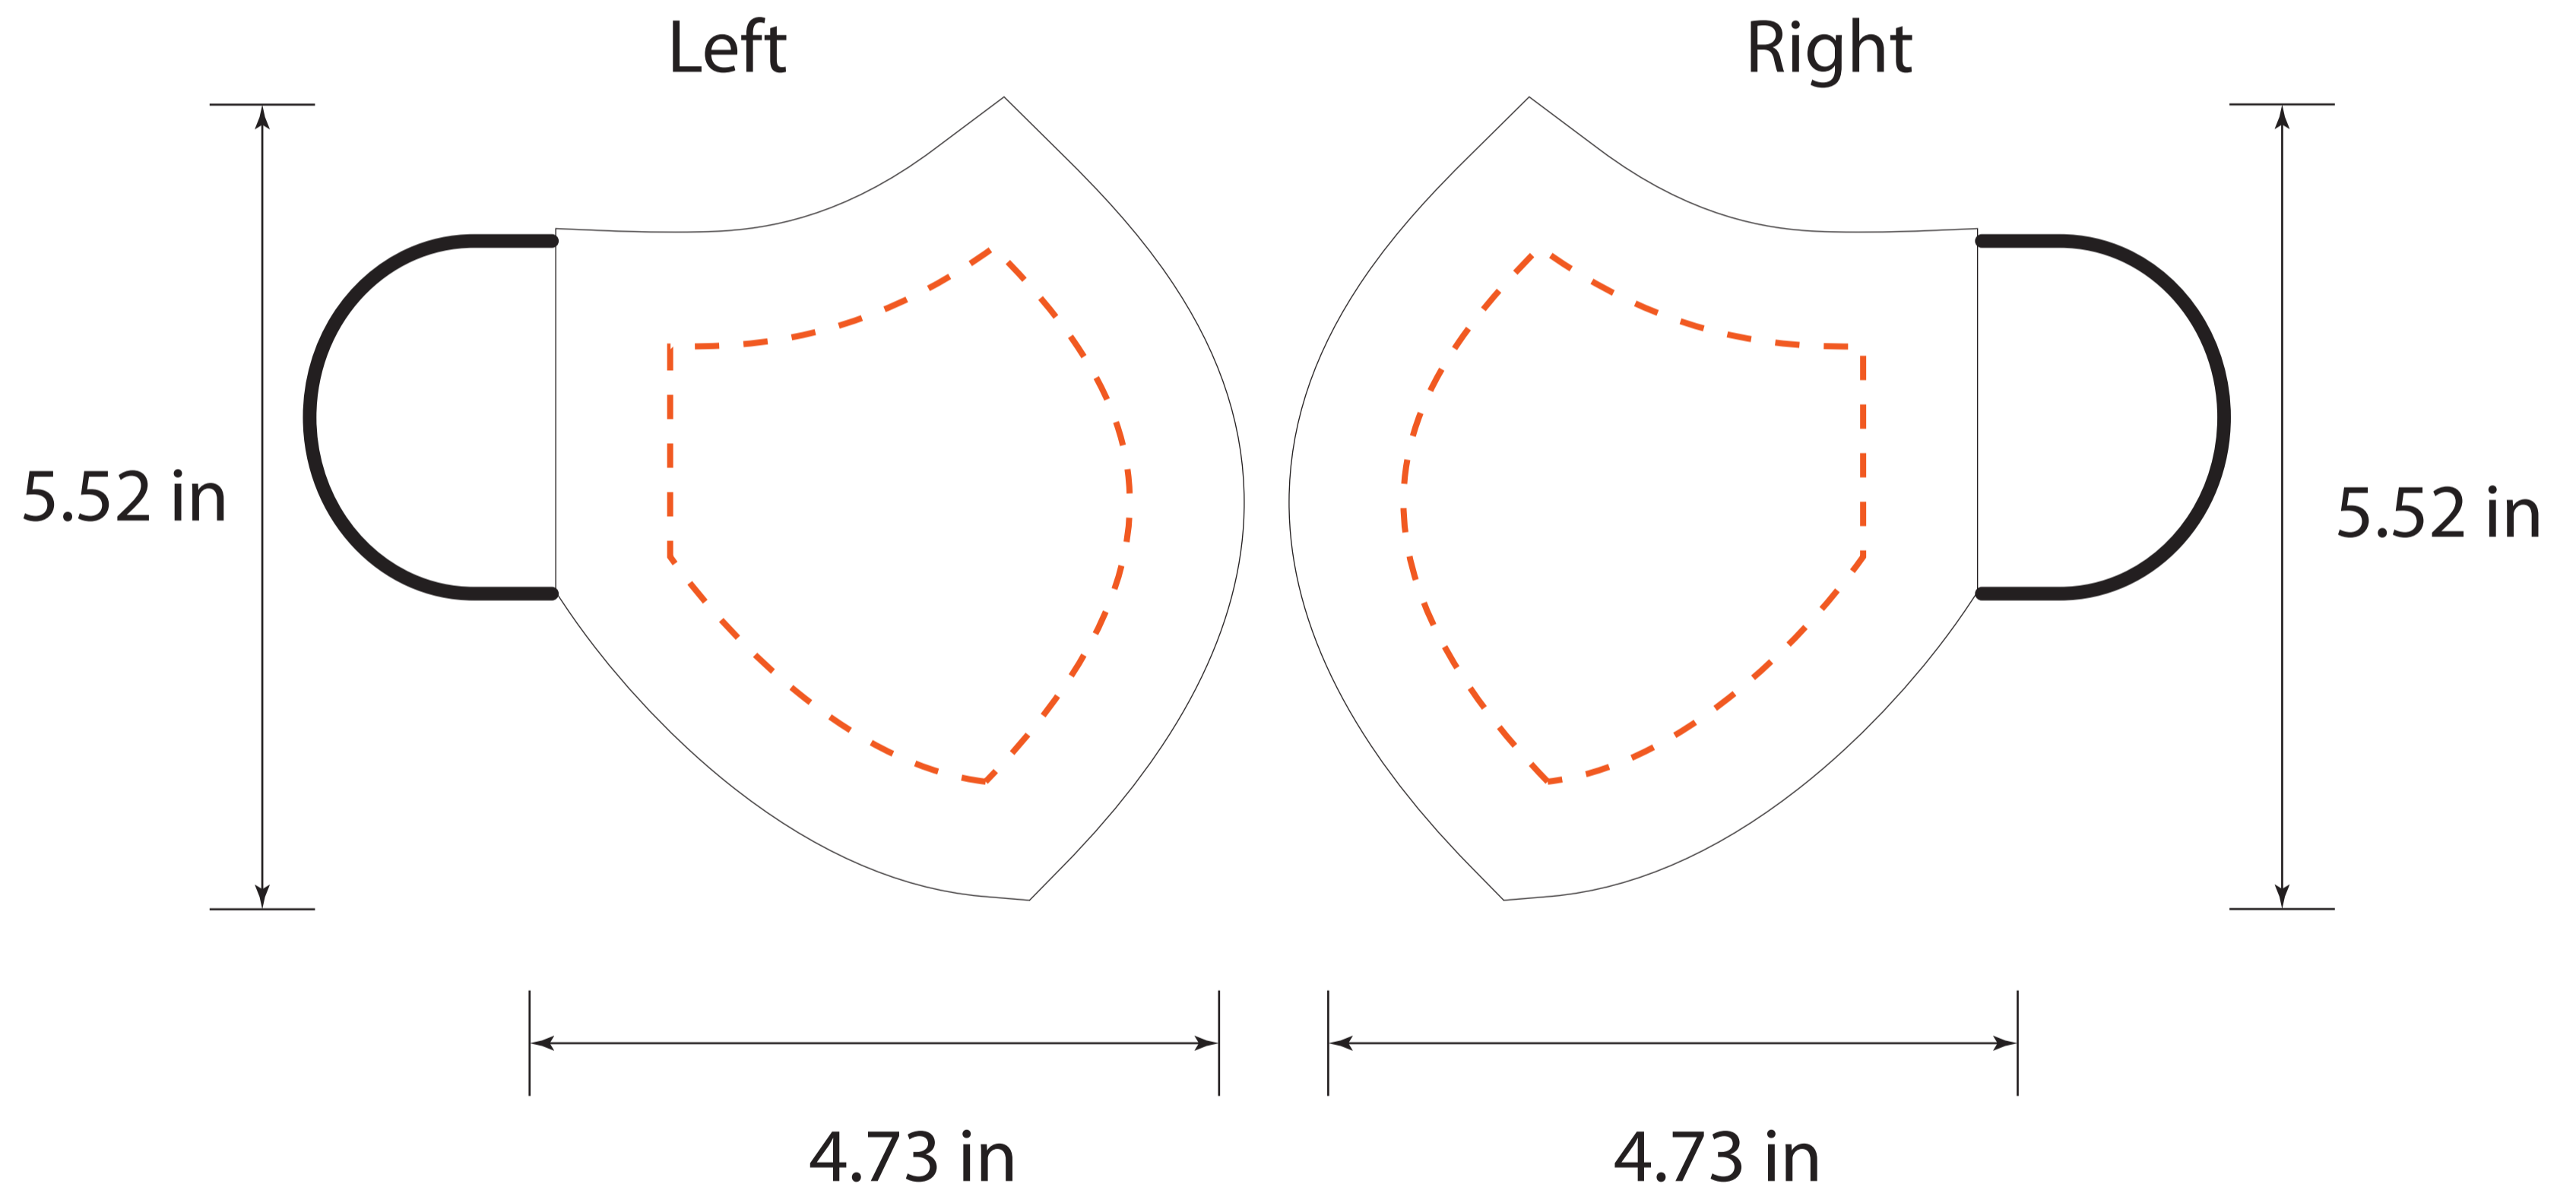

WOMENS ROUNDED FACE MASK with NOSE BRIDGE TEMPLATE

HIDE TOP LAYER BEFORE SUBMITTING ORDER

PLACE ART IN EITHER BLACK OR WHITE TRIM LAYER
BELOW THE ART CLIPPING MASK

SAVE ARTWORK AS PDF WITH LAYERS

NOTE: SMALL IMAGES, FINE LINES & HIGHLY DETAILED ART WILL NOT PRINT WELL